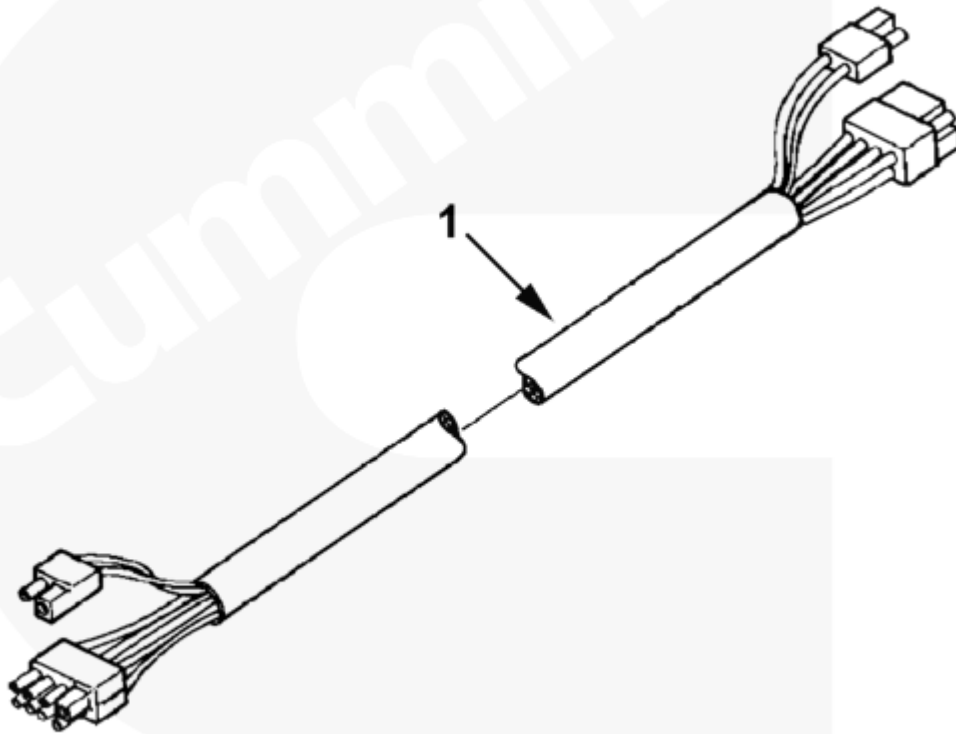

Parts Catalog - Option Detail

Electronic Parts Catalog - Option Detail				
Option	Group	Graphic	Film Card	Date
EG9101	15.08	wr900ga	Z	12-JUL-96
Engines	6C8.3, C GAS PLUS CM556, G8.3, G8.3 CM558, GTA8.3 CM558, ISC CM2150, ISC CM554, ISC CM850, ISC8.3 CM2250, ISC8.3 G CM2180 C101, ISL CM2150, ISL CM554, ISL CM850, ISL G CM2180, ISL8.9 CM2150 L110, ISL8.9 CM2880 L112, ISL9 CM2150 SN, ISL9 CM2250, ISL9 CM2350 L101, ISL9 CM2350 L111, ISLE4 CM850, L GAS PLUS CM556, L8.9, L8.9 L121, L8.9G CMOH2.0 L125B, L9 CM2350 L116B, L9 CM2350 L119B, L9 CM2350 L120C, L9 CM2350 L123B, L9.3 L105, L9.5 L117, L9N CM2380 L124B, QSC8.3 CM2250, QSC8.3 CM2880 C102, QSC8.3 CM554, QSC8.3 CM850(CM2850), QSL9 CM2250, QSL9 CM2250 L115, QSL9 CM2350 L102, QSL9 CM2350 L107, QSL9 CM2350 L118, QSL9 CM2350 L122, QSL9 CM554, QSL9 CM850(CM2850), QSL9 G CM558, QSL9 M CM2250 L106, QSL9.3 CM2880 L113			

wr900ga

[SMALL](#) | [MEDIUM](#) | [LARGE](#)

Cart	Ref No	Part Number	Part Description	Required	Remarks
View My Cart					
		EG9101	Engine Instrument Panel		

					Engine Cylinders: 4/6
					Wiring Harness Provided: Yes
					Wiring Harness Length: 20
					Ft. Each
					Wiring Harness Qty: 2
<input type="checkbox"/>	1	3913600	Wiring Harness	2	